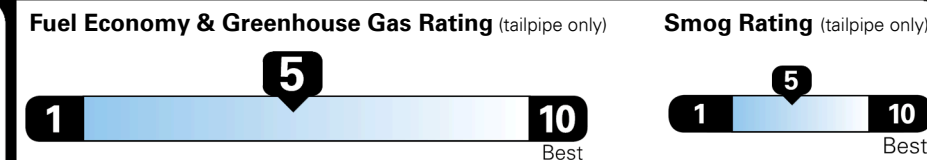

EPA DOT Fuel Economy and Environment

Fuel Economy

Small SUVs range from 16 to 125 MPG. The best vehicle rates 141 MPGe.

25 MPG
combined city/hwy

22 MPG
city

28 MPG
highway

4.0 gallons per 100 miles

You spend
$500
more in fuel costs over 5 years
compared to the average new vehicle.

Annual fuel cost
$1,600