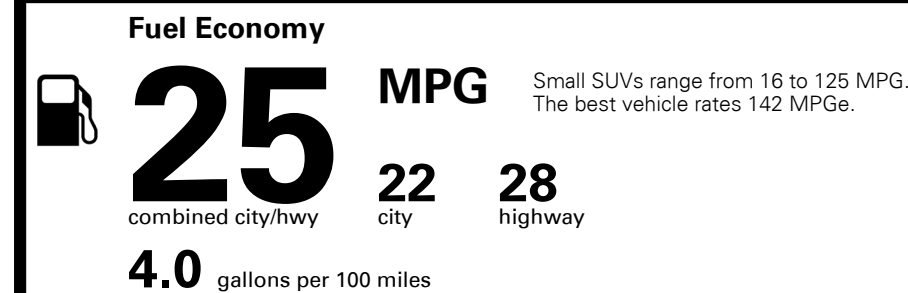

Manufacturer's Suggested Retail Price: \$38,960.00

ADDED FEATURES:

Inland Freight & Handling : \$1,225.00
Total Price : \$40,185.00

EPA DOT Fuel Economy and Environment

Gasoline Vehicle

You spend \$500
 more in fuel costs over 5 years compared to the average new vehicle.