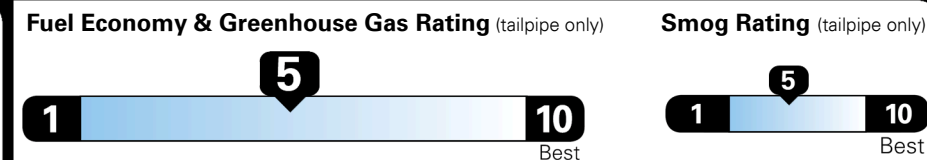

This vehicle emits 365 grams CO₂ per mile. The best emits 0 grams per mile (tailpipe only). Producing and distributing fuel also create emissions; learn more at fuelconomy.gov.

Actual results will vary for many reasons, including driving conditions and how you drive and maintain your vehicle. The average new vehicle gets 27 MPG and costs $6,500 to fuel over 5 years. Cost estimates are based on 15,000 miles per year at $ 2.35 per gallon. MPGe is miles per gasoline gallon equivalent. Vehicle emissions are a significant cause of climate change and smog.

fuelconomy.gov

Calculate personalized estimates and compare vehicles

Manufacturer's suggested retail price includes manufacturer's recommended pre-delivery service. Gasoline license and title fees state and local taxes and dealer installed options and accessories are not included in the manufacturer's suggested retail price. This label has been affixed to this vehicle by Hyundai Motor America, pursuant to the requirements of 15 U.S.C. 1231 et seq. which prohibits its removal or alteration prior to delivery to the ultimate purchaser.

PARTS CONTENT INFORMATION FOR VEHICLE IN THIS CARLINE:
U.S./CANADIAN PARTS CONTENT: 51 %
MAJOR SOURCES OF FOREIGN PARTS CONTENT: KOREA: 38 %

Note: Parts content does not include final assembly, distribution, or other non-parts costs.

FOR THIS VEHICLE:
FINAL ASSEMBLY POINT: MONTGOMERY, ALABAMA U.S.A.
COUNTRY OF ORIGIN:
ENGINE: U.S.A.
TRANSMISSION: U.S.A./KOREA

271 A

VIN: 5NMS44AL4NH395479