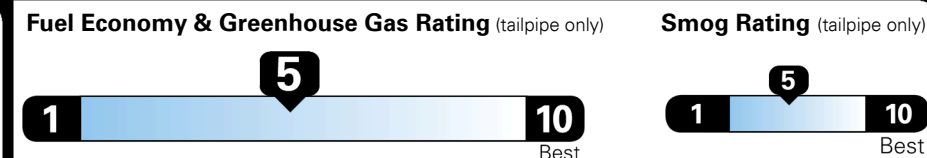

EPA DOT Fuel Economy and Environment

Gasoline Vehicle

Fuel Economy

25 MPG
combined city/hwy

22 MPG
city

28 MPG
highway

4.0 gallons per 100 miles

Small SUVs range from 16 to 125 MPG. The best vehicle rates 141 MPGe.

You spend $500 more in fuel costs over 5 years compared to the average new vehicle.

Annual fuel cost $1,600