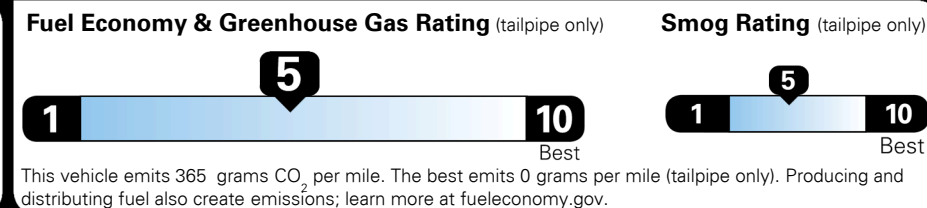

COMFORT & CONVENIENCE(cont.)

Harman Kardon® Premium Audio System; Rear Seat Quiet Mode INCLUDED
Dual FR and RR USB Outlets; Bluetooth® Hands-free System INCLUDED
12.3" LCD Digital Instrument Cluster, Auto-Dimming Rearview INCLUDED
Mirror w/ Homelink®; 115-Volt AC Pwr Outlet; Hyundai Digital Key INCLUDED
Remote Smart Park Assist; Wireless Device Charging INCLUDED
Blue Link® Connected Services 3-years Standard (enrollment req) INCLUDED
Blue Link Remote Start (3-year Complimentary Service) INCLUDED
Full Tank of Fuel INCLUDED

Manufacturer's Suggested Retail Price: $38,600.00

ADDED FEATURES:

*QUARTZ WHITE(WW8) Paint $300.00
*Carpeted Floor Mats $155.00
*Cargo Cover $190.00

Inland Freight & Handling : $1,175.00
Total Price : $40,420.00

EPA DOT Fuel Economy and Environment

Gasoline Vehicle

Fuel Economy
25 MPG
combined city/hwy
4.0 gallons per 100 miles

Small SUVs range from 16 to 125 MPG. The best vehicle rates 141 MPGe.
22 city
28 highway

You spend $500 more in fuel costs over 5 years compared to the average new vehicle.

Annual fuel cost $1,600

Actual results will vary for many reasons, including driving conditions and how you drive and maintain your vehicle. The average new vehicle gets 27 MPG and costs $7,500 to fuel over 5 years. Cost estimates are based on 15,000 miles per year at $ 2.70 per gallon. MPGe is miles per gasoline gallon equivalent. Vehicle emissions are a significant cause of climate change and smog.

fuel economy.gov

Calculate personalized estimates and compare vehicles

Manufacturer's suggested retail price includes manufacturer's recommended pre-delivery service. Gasoline license and title fees state and local taxes and dealer installed options and accessories are not included in the manufacturer's suggested retail price. This label has been affixed to this vehicle by Hyundai Motor America, pursuant to the requirements of 15 U.S.C. 1231 et seq. which prohibits its removal or alteration prior to delivery to the ultimate purchaser.

PARTS CONTENT INFORMATION FOR VEHICLE IN THIS CARLINE:
U.S./CANADIAN PARTS CONTENT: 51 %
MAJOR SOURCES OF FOREIGN PARTS CONTENT: KOREA: 38 %

Note: Parts content does not include final assembly, distribution, or other non-parts costs.

FOR THIS VEHICLE:
FINAL ASSEMBLY POINT: MONTGOMERY, ALABAMA U.S.A.
COUNTRY OF ORIGIN:
ENGINE: U.S.A.
TRANSMISSION: U.S.A./KOREA

351

A