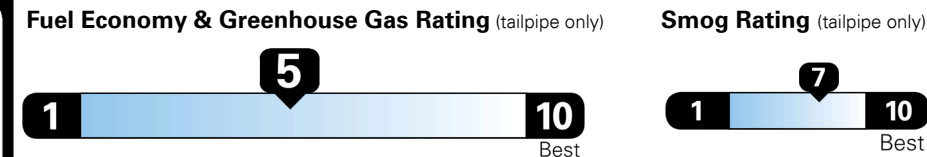

EPA DOT Fuel Economy and Environment

Gasoline Vehicle

Fuel Economy
26 MPG combined city/hwy
25 MPG city
28 MPG highway
3.8 gallons per 100 miles

Small SUVs range from 16 to 125 MPG. The best vehicle rates 141 MPGe.

You spend $250 more in fuel costs over 5 years compared to the average new vehicle.

Annual fuel cost $1,550