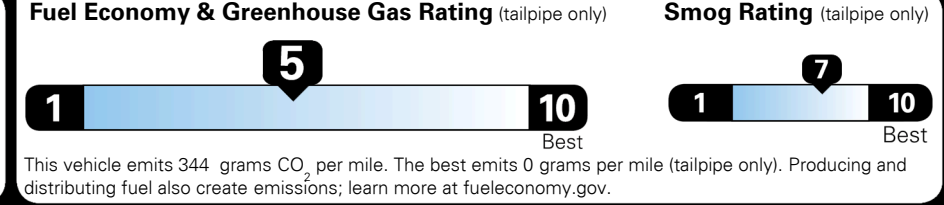

Manufacturer's Suggested Retail Price: $28,650.00

ADDED FEATURES:

*Convenience Package: $1,800.00
Ultrasonic Rear Occupant Alert
12.3" Digital Instrument Cluster
LED Taillights; Puddle Lamps
Side Mirrors with Turn Signal Indicators
Hands-Free Smart Liftgate
Power Release 2nd Row Seats
Dual Automatic Temperature Control
Leather-Wrapped Steering Wheel
Rear Side Window Sunshades
Hyundai Digital Key
Auto-dimming Rearview Mirror w/ HomeLink®

*Premium Package: $3,950.00
Panoramic Sunroof, LED Interior Lights
Leather Seating Surfaces; Power Passenger Seat
10.25" Navigation System; Highway Drive Assist
Rear Seat Quiet Mode, Premium Door Sill Plate
Harman Kardon® Premium Audio System

*Cargo Package: $200.00
Cargo Tray, Cargo Net & First Aid Kit

*Carpeted Floor Mats $155.00
*Cargo Cover $190.00
*Rear Bumper Appliqué $75.00
*Wheel Locks $65.00

Inland Freight & Handling : $1,185.00
Total Price : $36,270.00

EPA DOT Fuel Economy and Environment

Gasoline Vehicle

Fuel Economy
26 MPG
combined city/hwy
3.8 gallons per 100 miles

Small SUVs range from 16 to 125 MPG. The best vehicle rates 141 MPGe.

25 MPG city
28 MPG highway

You spend $250 more in fuel costs over 5 years compared to the average new vehicle.

Annual fuel cost $1,550