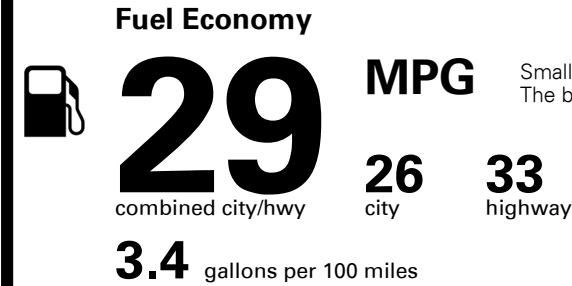

Inland Freight & Handling : \$1,185.00
Total Price : \$30,804.00

EPA DOT Fuel Economy and Environment

Gasoline Vehicle

Small SUVs range from 16 to 125 MPG. The best vehicle rates 142 MPGe.

You save \$500
in fuel costs over 5 years compared to the average new vehicle.