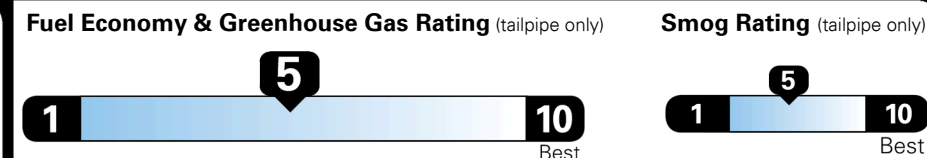

Inland Freight & Handling : \$1,185.00
Total Price : \$30,010.00

2021 Insurance Institute for Highway Safety
TOP SAFETY PICK+

EPA DOT Fuel Economy and Environment

Gasoline Vehicle

Fuel Economy
26 MPG
 combined city/hwy
3.8 gallons per 100 miles

Small SUVs range from 16 to 125 MPG. The best vehicle rates 142 MPGe.

24 city
29 highway

You spend \$250
 more in fuel costs over 5 years compared to the average new vehicle.

Annual fuel cost \$1,350

This vehicle emits 349 grams CO₂ per mile. The best emits 0 grams per mile (tailpipe only). Producing and distributing fuel also create emissions; learn more at fueleconomy.gov.