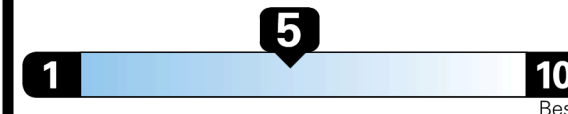

2021 Insurance Institute for Highway Safety TOP SAFETY PICK+

EPA DOT Fuel Economy and Environment

Gasoline Vehicle

Fuel Economy
26 MPG
combined city/hwy
3.8 gallons per 100 miles

Small SUVs range from 16 to 125 MPG. The best vehicle rates 142 MPGe.

24 city
29 highway

You spend $250
more in fuel costs over 5 years compared to the average new vehicle.

Annual fuel cost $1,350

Fuel Economy & Greenhouse Gas Rating (tailpipe only)